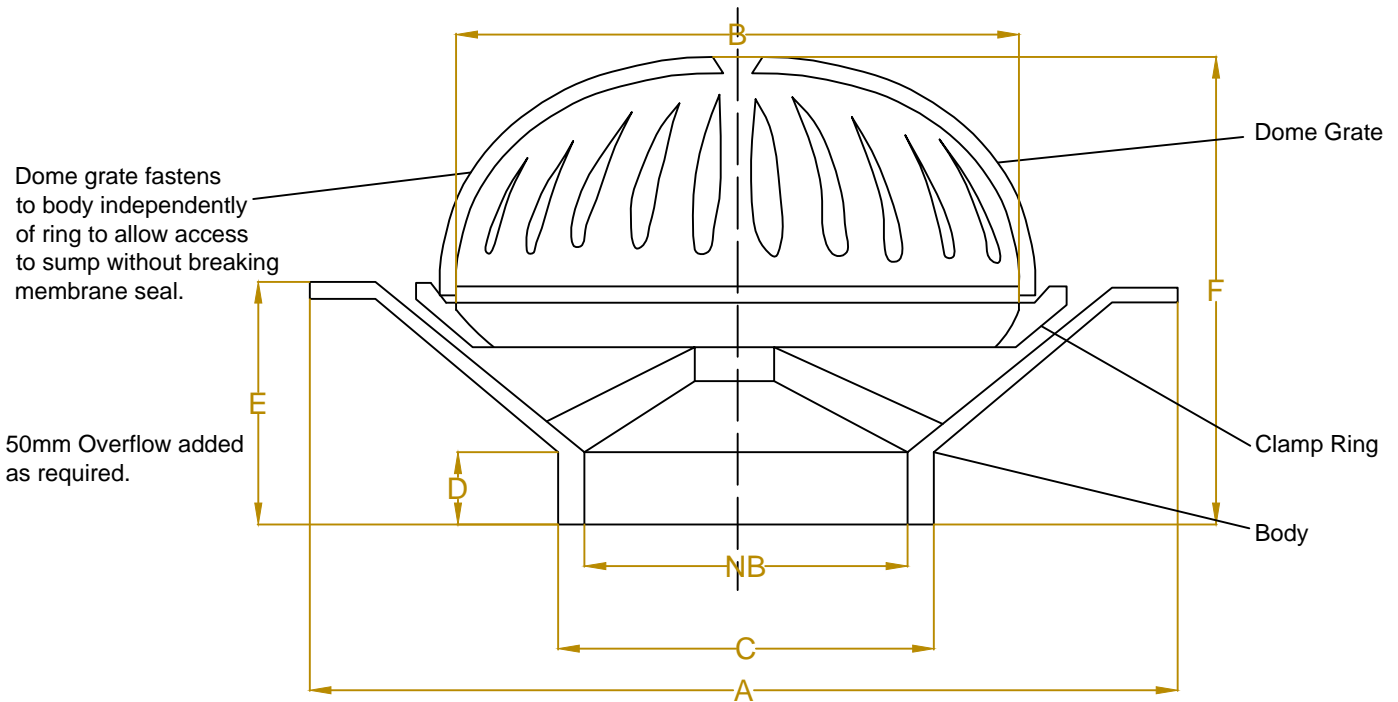

METABRONZE "COMPAC" CLAMTITE DOME GRATE

| Specification Codes | |
|---------------------|-------------------------|
| RW802/C | 80mm Outlet all bronze |
| RW803/C | 100mm Outlet all bronze |
| RW804/C | 150mm Outlet all bronze |
| RW805/C | 200mm Outlet all bronze |

Suggested Application:
-Roof Deck
-Balcony

Fastening Bolt

Dimensions (mm)

| NB | A | B | C | D | E | F |
|-----|-----|-----|-----|----|----|-----|
| 80 | 225 | 120 | 78 | 23 | 72 | 145 |
| 100 | 250 | 150 | 99 | 23 | 72 | 145 |
| 150 | 285 | 198 | 149 | 23 | 80 | 160 |
| 200 | 333 | 228 | 198 | 23 | 88 | 185 |

| Outlet size | 50mm | 65mm | 80mm | 100mm | 150mm | 200mm |
|--------------------------------|------|------|------|-------|-------|-------|
| Suitable for fitting to PVC | ✓ | ✓ | ✓ | ✓ | ✓ | ✓ |
| Suitable for Brazing to Copper | ✓ | ✓ | ✓ | ✓ | ✓ | ✓ |